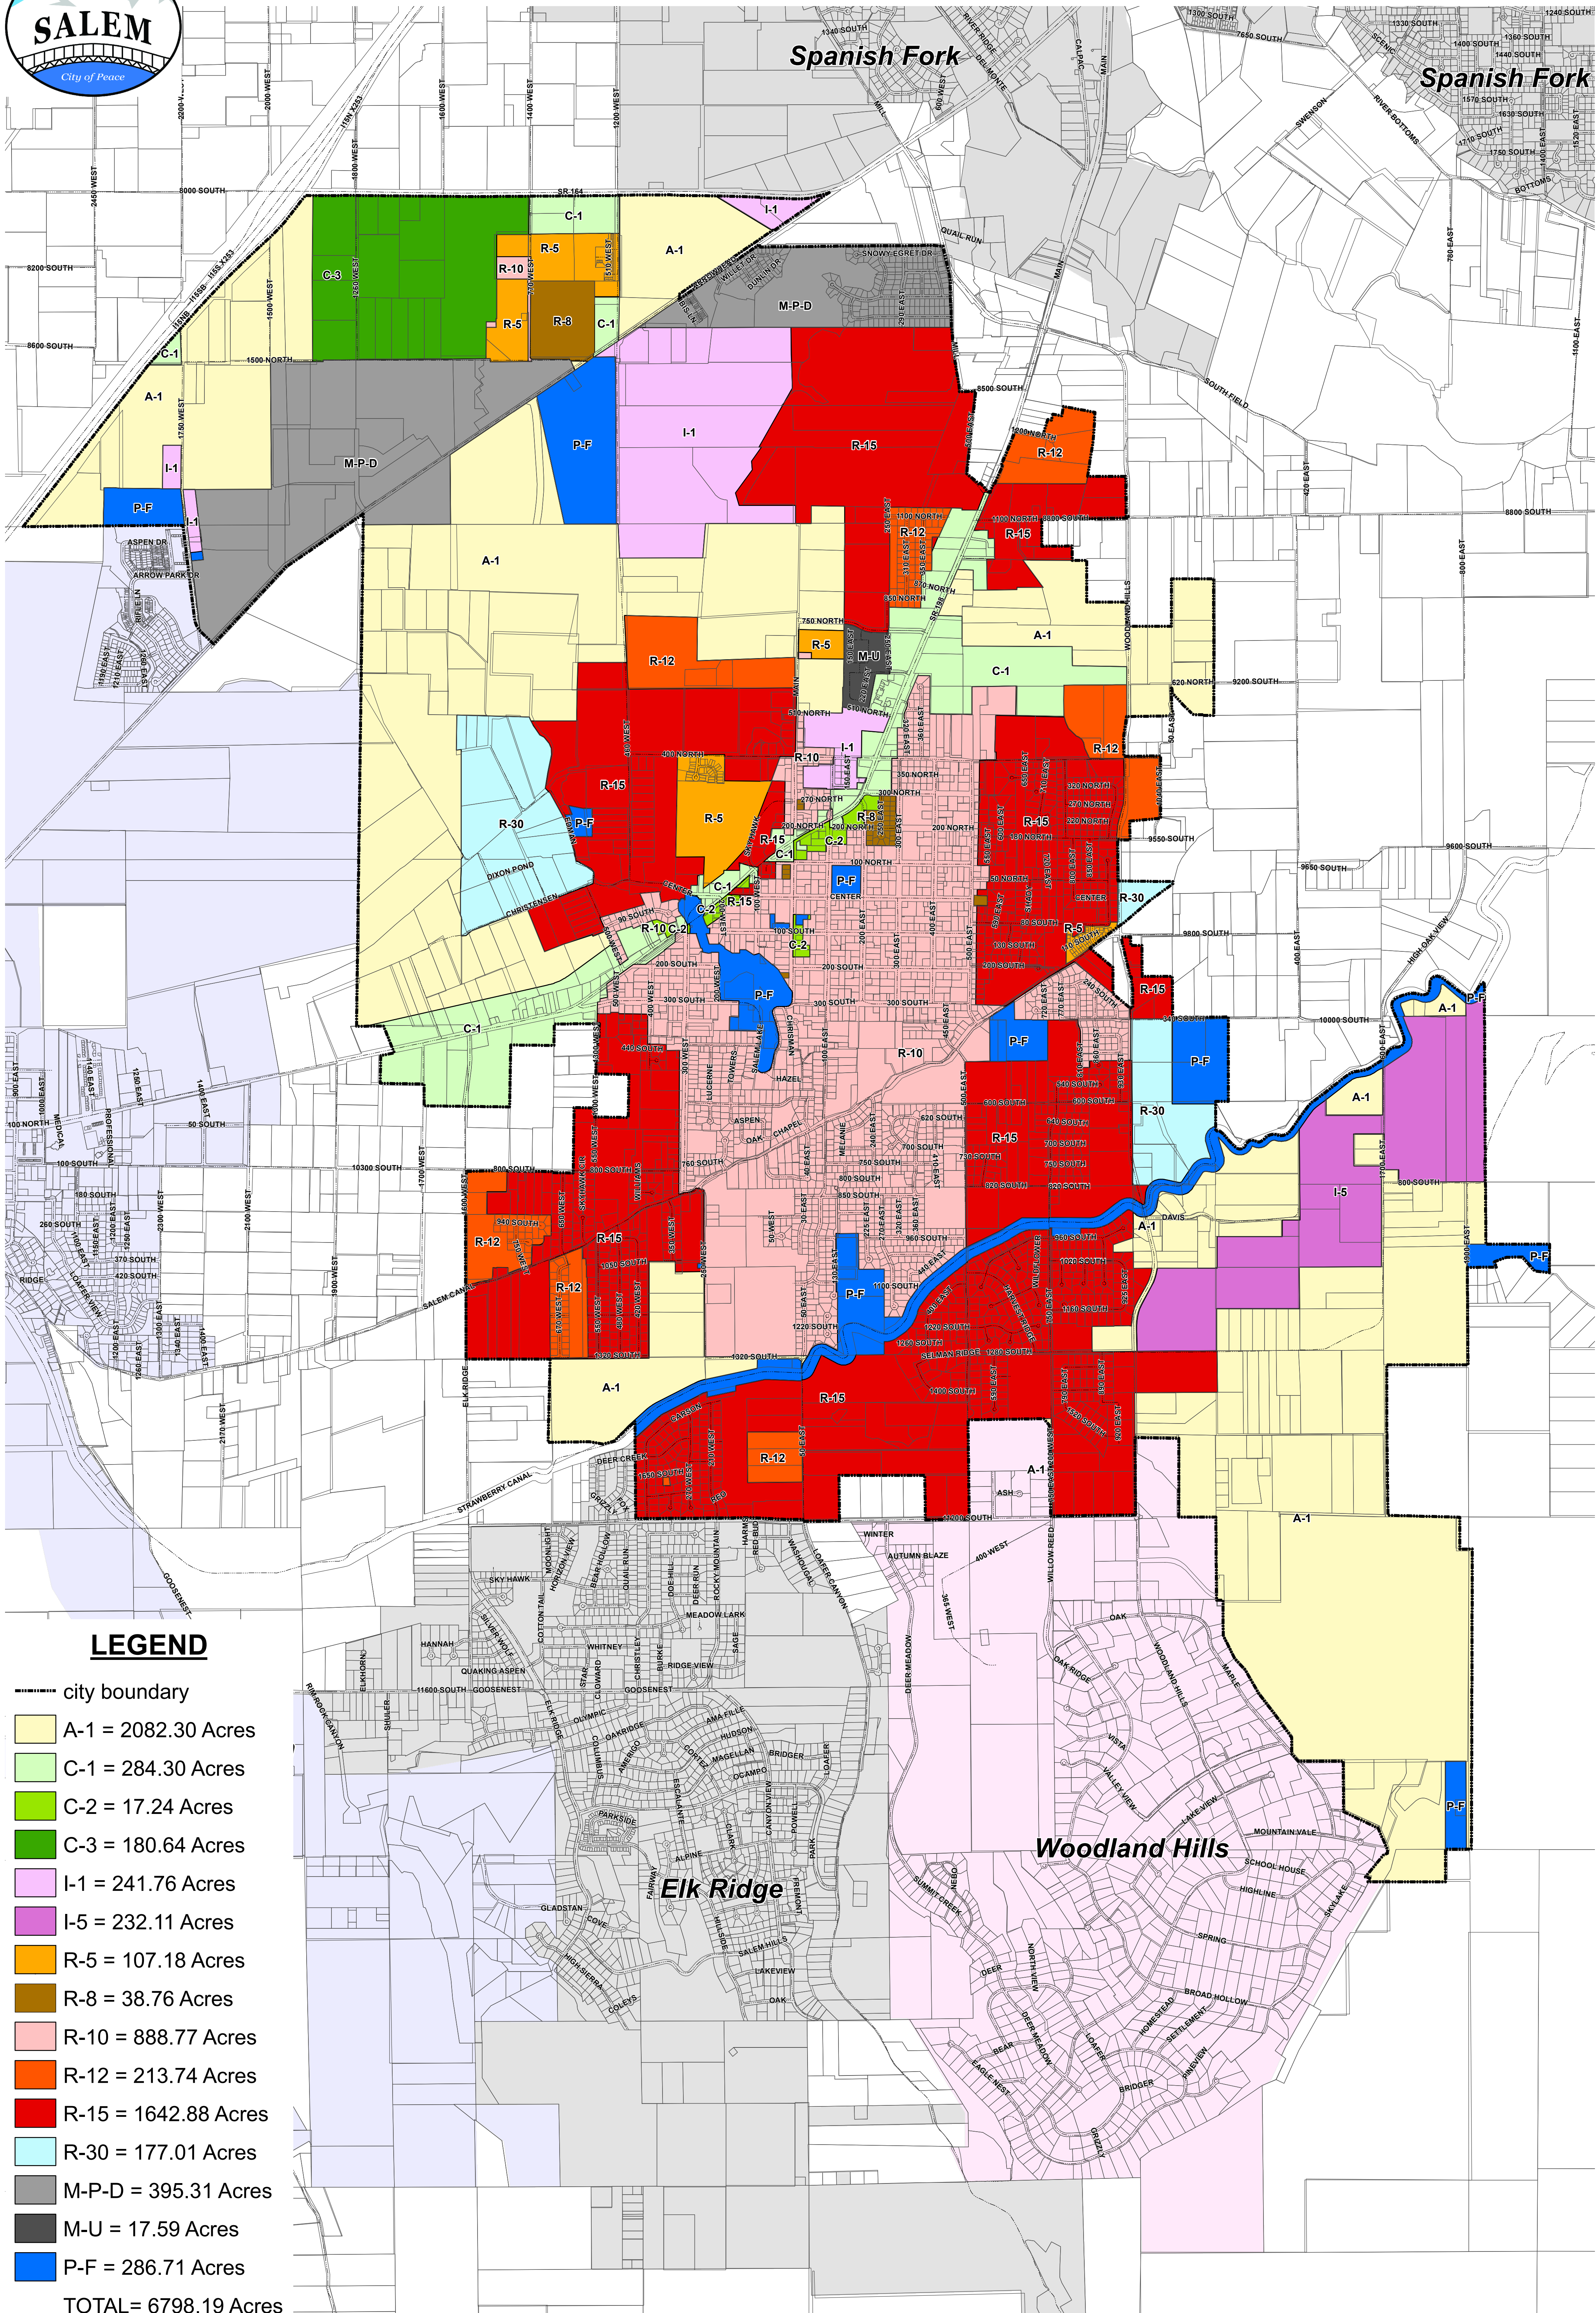

Salem City Zoning

0 0.25 0.5 Miles

LEGEND

- city boundary
 - A-1 = 2082.30 Acres
 - C-1 = 284.30 Acres
 - C-2 = 17.24 Acres
 - C-3 = 180.64 Acres
 - I-1 = 241.76 Acres
 - I-5 = 232.11 Acres
 - R-5 = 107.18 Acres
 - R-8 = 38.76 Acres
 - R-10 = 888.77 Acres
 - R-12 = 213.74 Acres
 - R-15 = 1642.88 Acres
 - R-30 = 177.01 Acres
 - M-P-D = 395.31 Acres
 - M-U = 17.59 Acres
 - P-F = 286.71 Acres
- TOTAL= 6798.19 Acres